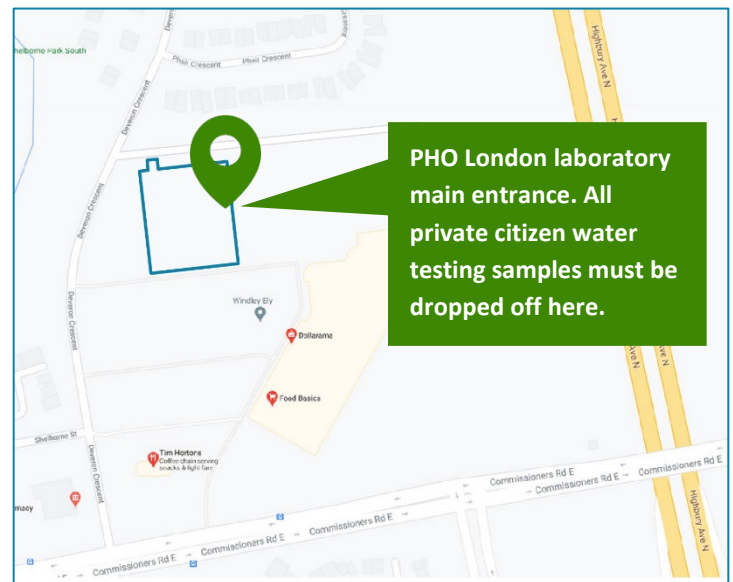

Directions to 1200 Commissioners Road East Main Entrance for Private Citizen Water Testing Samples

Effective: Nov. 9, 2020

The following directions should be followed for all deliveries of private citizen water testing samples to the Public Health Ontario London laboratory site at 1200 Commissioners Road East, Unit 102.

To drop off private citizen water testing samples, please enter through the PHO London laboratory main entrance (facing Highbury Avenue).

PHO's London laboratory is open Monday to Friday 8 a.m. to 5 p.m. (closed on statutory holidays).

Directions:

1. PHO's London laboratory site is located at 1200 Commissioners Road East, Unit 102. When arriving at the plaza, the building is across from the Food Basics.
2. The main entrance for dropping off private citizen water testing samples faces east towards Highbury Avenue North.
3. Staff will direct you as required.

Please note that all **clinical samples (courier deliveries and STATs)** must be **delivered to the shipping dock** at 1200 Commissioners Rd. E. **at the rear of the building**, which can be accessed via Deveron Crescent.